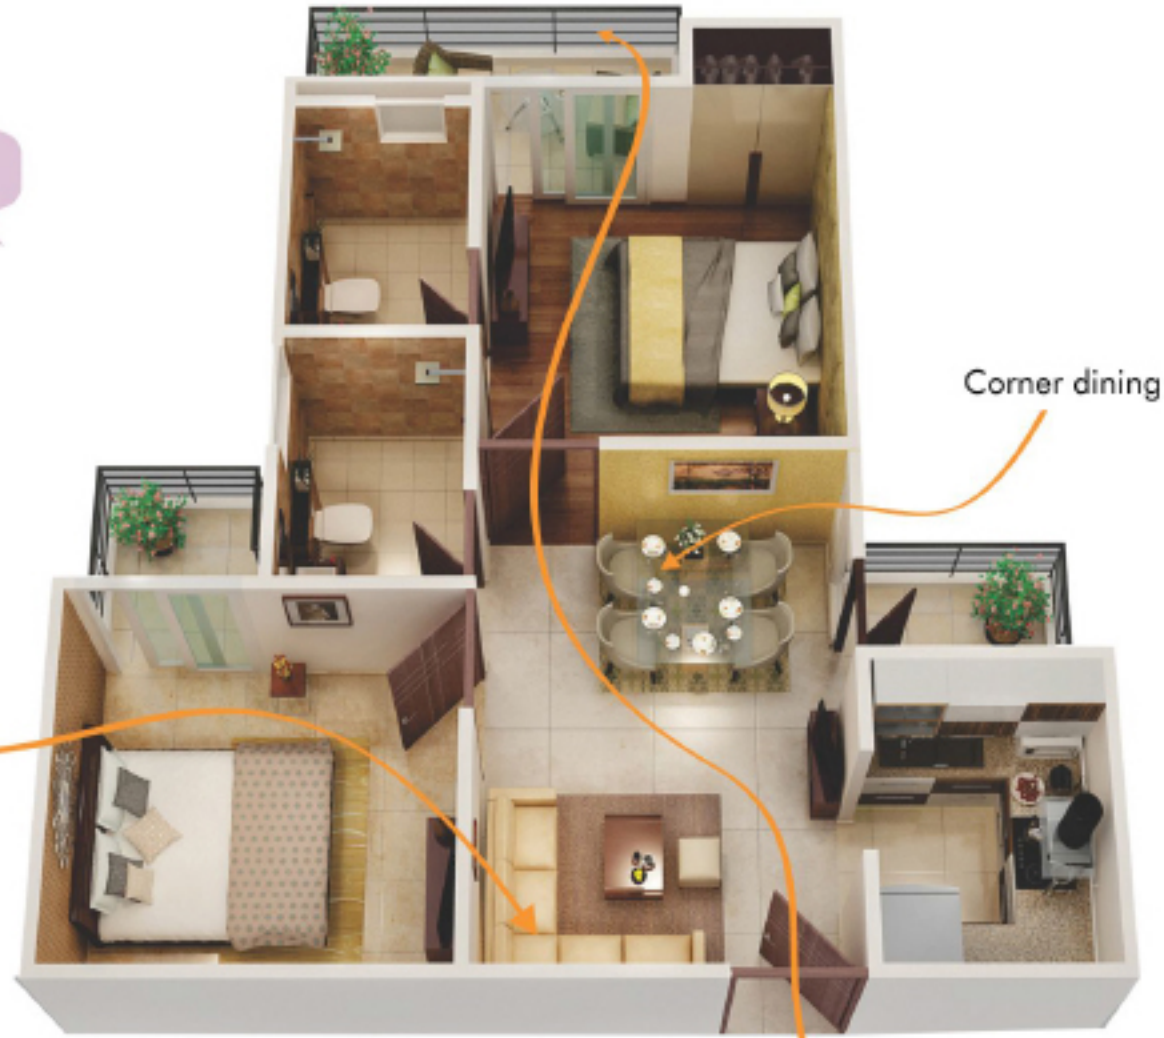

2 Bedrooms + 2 Toilets (890 sq.ft.)

3D - VIEW

Corner dining

Living room with seating for 6 persons

Cross Ventilation

UNIT PLAN

KEY PLAN