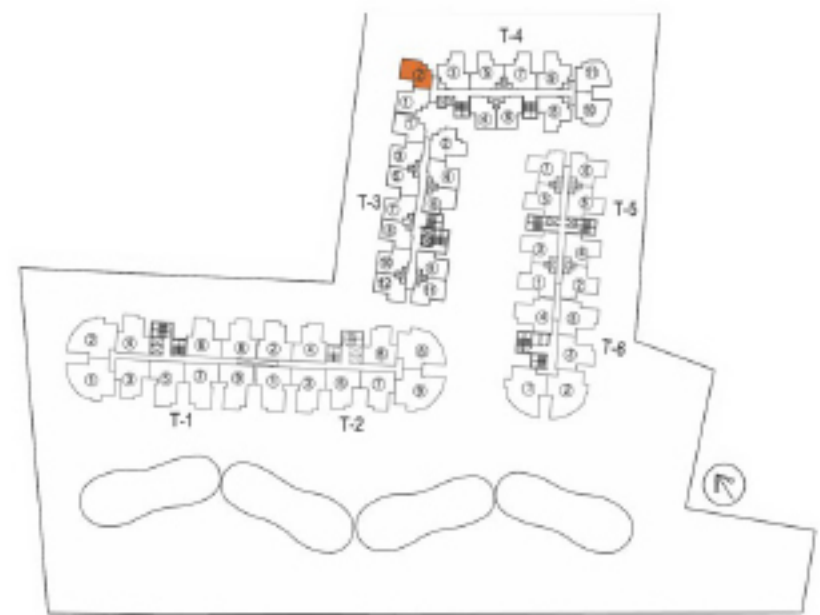

### UNIT PLAN

1 Bedrooms + 1 Toilets (590 sq.ft.) (Type - 2)

### KEY PLAN

### UNIT PLAN

2 Bedrooms + 1 Toilets (790 sq.ft.) (Type - 2)

### KEY PLAN

Cross Ventilation