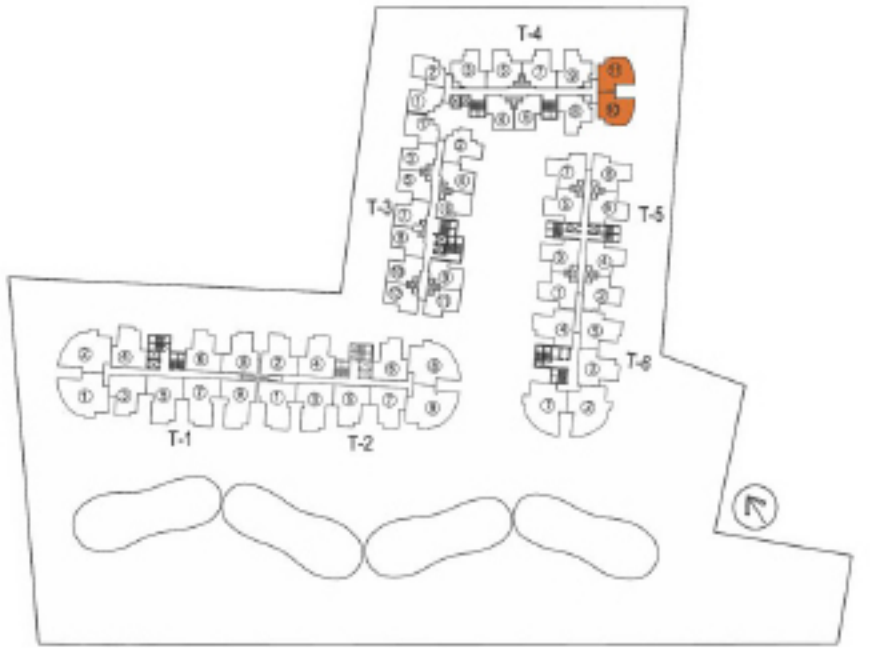

### UNIT PLAN

1 Bedrooms + 1 Toilets (590 sq.ft.) (Type - 2)

### KEY PLAN

### UNIT PLAN

2 Bedrooms + 1 Toilets (790 sq.ft.) (Type - 2)

### KEY PLAN

Cross Ventilation